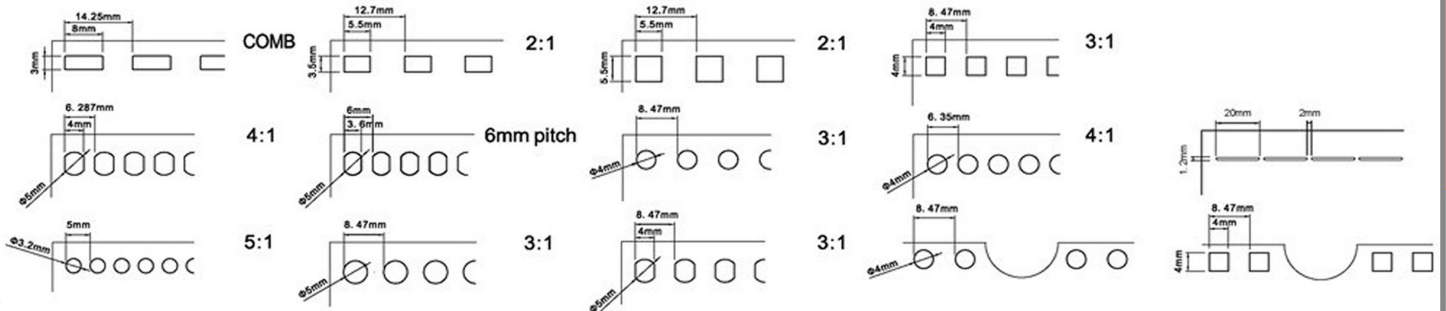

BOISE
123 E. 45TH STREET - BOISE, ID. 83714 1-800-461-9301
TAMPA
8513 SUNSTATE ST. TAMPA, FL. 1-866-901-8488

sales@pvcspiralsupply.com
WWW.PVCSPIRALSUPPLY.COM