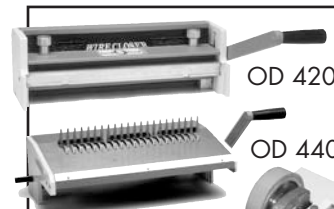

KK 4171 Shown mounted on an HD 4170 machine

OD 4000 11" OPEN END ELECTRIC PUNCH shown with coil inserter and wire closer modules

PC 2000 MANUAL PUNCH AND COIL INSERTER

The HD 8370 Shown with the HD 7700 14" OPEN END PUNCH

HD 4170 RHIN-O-ROLL HEAVY DUTY COIL INSERTER

HD 7000 14" HEAVY DUTY DELUXE OPEN END PUNCH

HC 8024 24" WIRE CLOSER

THE HD 4270

HC 8318 18" WIRE INSERTER CLOSER

OD 4012 11" ELECTRIC PUNCH

PAL-14 MODULAR PIKS-A-LIFT

THE HD 4470 COMB OPENER MODULE

OD 4800 11" OPEN END MANUAL PUNCH

OD 3500 COMBO BINDING STATION shown with comb opener and coil inserter modules attached.

COMBO BINDING MODULES
OD 4200
OD 4400
HC 8200/8300 14" SEMI-AUTOMATIC WIRE INSERTER/CLOSER