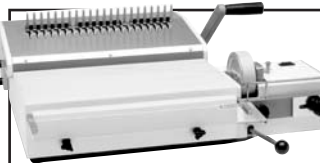

HD 4170

RHIN-O-ROLL

CE Approved

NEW HEAVY DUTY COIL INSERTER MODULE

FEATURES

- 12" Dual Powered Adjustable Rollers, for Easier More Accurate Coil Insertion.
- Book Thickness Gauge
- Coil Sizing Gauge
- Fits on all HD Series Machines.
- Can be Used as a Stand-Alone Production Coil Inserter.
- Crimper Pliers Holder
- Inserts All Pitches and Diameters

KK 4171 Shown mounted on an HD 4170 machine

OD 4000 11" OPEN END ELECTRIC PUNCH shown with coil inserter and wire closer modules

PC 2000 MANUAL PUNCH AND COIL INSERTER

The HD 8370 Shown with the HD 7700 14" OPEN END PUNCH

HD 4170 RHIN-O-ROLL HEAVY DUTY COIL INSERTER

HD 7000 14" HEAVY DUTY DELUXE OPEN END PUNCH

HC 8024 24" WIRE CLOSER

THE HD 4270

HC 8318 18" WIRE INSERTER CLOSER

OD 4012 11" ELECTRIC PUNCH

PAL-14 MODULAR PIKS-A-LIFT

THE HD 4470 COMB OPENER MODULE

OD 4800 11" OPEN END MANUAL PUNCH

OD 3500 COMBO BINDING STATION shown with comb opener and coil inserter modules attached.

COMBO BINDING MODULES
OD 4200
OD 4400
HC 8200/8300 14" SEMI-AUTOMATIC WIRE INSERTER/CLOSER